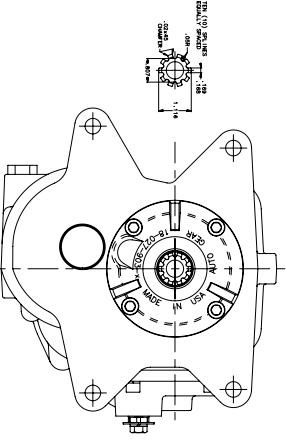

SYRACUSE

LATE GEOMETRY - BASIC
 REPLACES GM MUNCIE AND T10
 1971-82

EARLY GEOMETRY - 6X OPTION
 REPLACES GM MUNCIE AND T10
 1963-70

M20:21:22:23