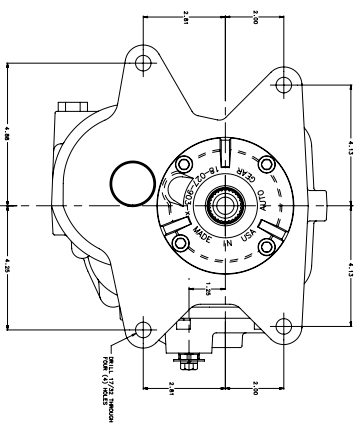

SYRACUSE

LATE GEOMETRY - BASIC
 REPLACES GM MUNCIE AND T10
 1971-82

EARLY GEOMETRY - 6X OPTION
 REPLACES GM MUNCIE AND T10
 1963-70

M20:21:22:23