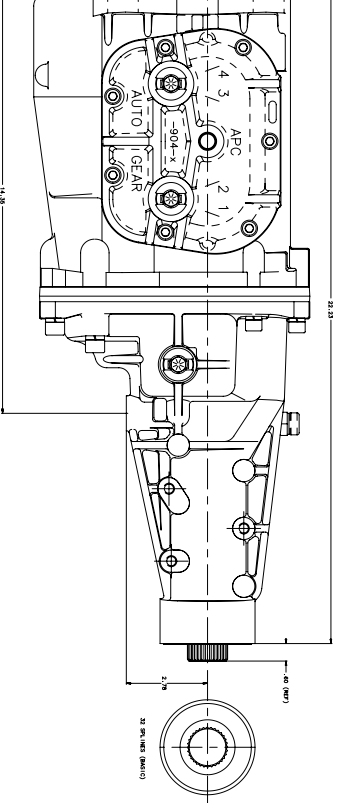

SYRACUSE

LATE GEOMETRY - BASIC
 REPLACES GM MUNCIE AND T10
 1971-82

EARLY GEOMETRY - 6X OPTION
 REPLACES GM MUNCIE AND T10
 1963-70

M20:21:22:23