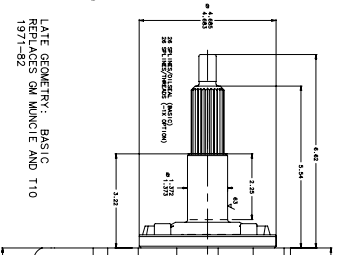

SYRACUSE

LATE GEOMETRY - BASIC
 REPLACES GM MUNCIE AND T10
 1971-82

EARLY GEOMETRY - 6X OPTION
 REPLACES GM MUNCIE AND T10
 1963-70

M20:21:22:23