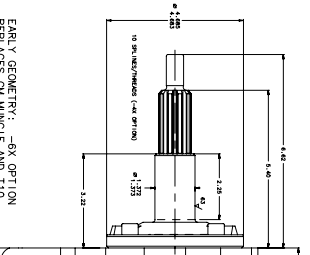

SYRACUSE

LATE GEOMETRY - BASIC
 REPLACES GM MUNCIE AND T10
 1971-82

EARLY GEOMETRY - 6X OPTION
 REPLACES GM MUNCIE AND T10
 1963-70

M20:21:22:23