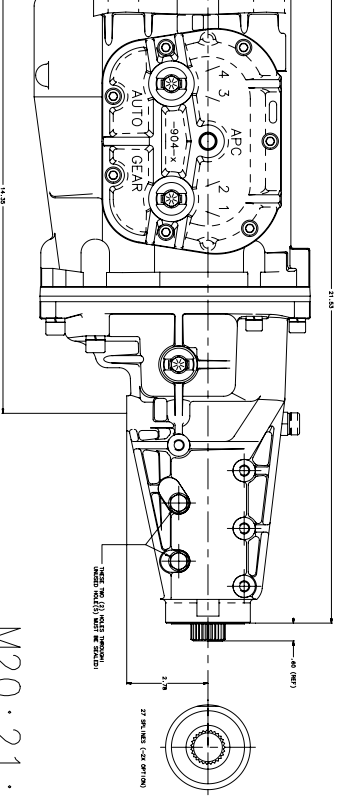

SYRACUSE

LATE GEOMETRY - BASIC
 REPLACES GM MUNCIE AND T10
 1971-82

EARLY GEOMETRY - 6X OPTION
 REPLACES GM MUNCIE AND T10
 1963-70

M20:21:22:23